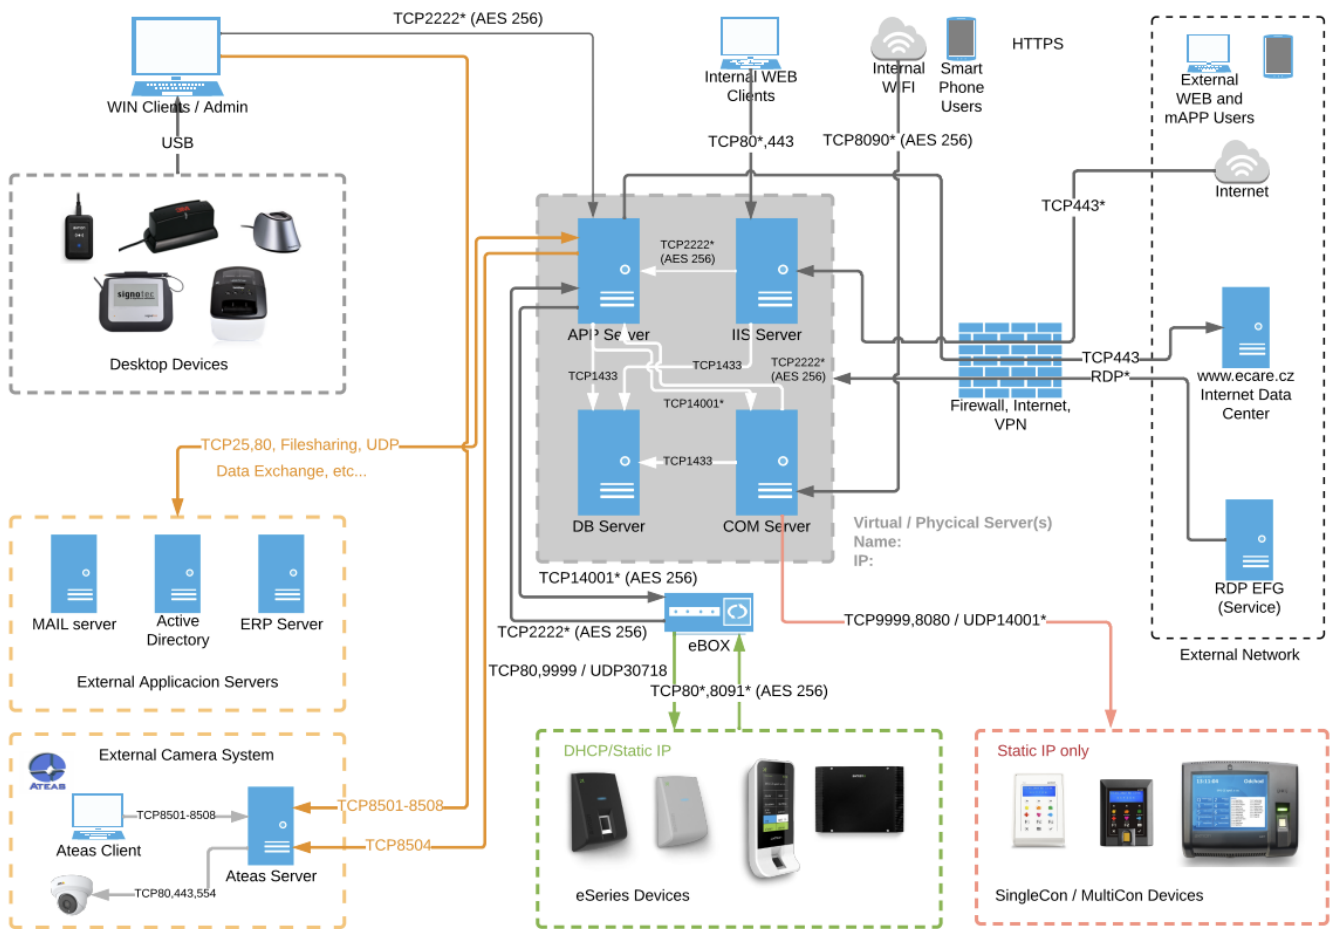

# Blokové schéma Aktion

## STANDARD INSTALLATION DATA DIAGRAM

EFG CZ spol. s r.o. | May 10, 2023

- TCP ports can be changed, communication on TPC443\* port for external network access – on IIS Server secured by certificate.