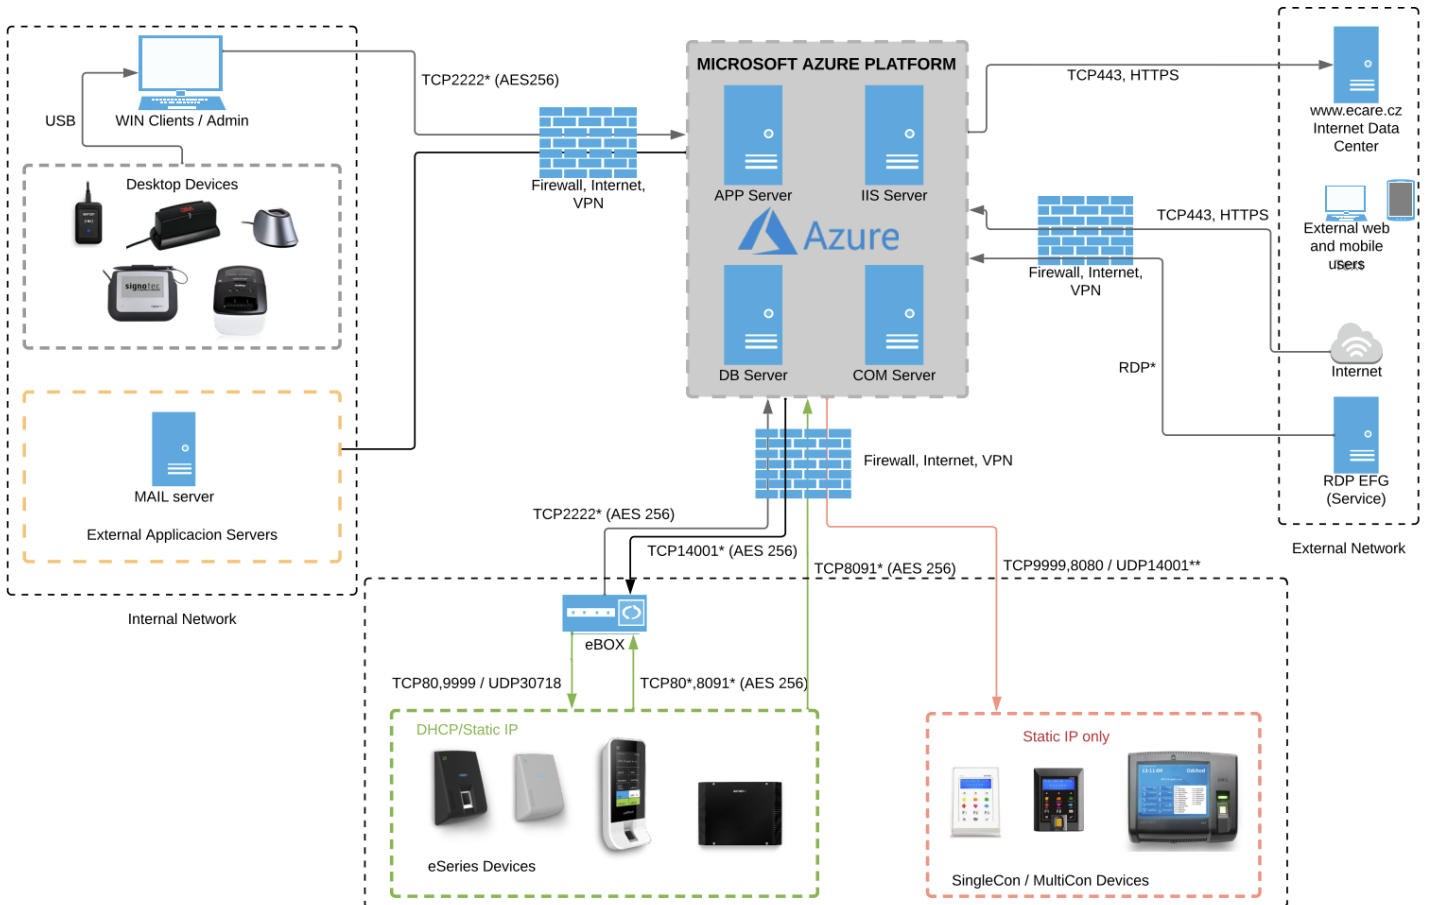

Aktion.NEXT Azure cloud - communication scheme

AKTION.NEXT – MICROSOFT AZURE COMMUNICATION SCHEME DIAGRAM

- TCP ports can be changed, communication on TPC443 port for external network access – secured by certificate on IIS Server
- Configuration on customer's firewall is required