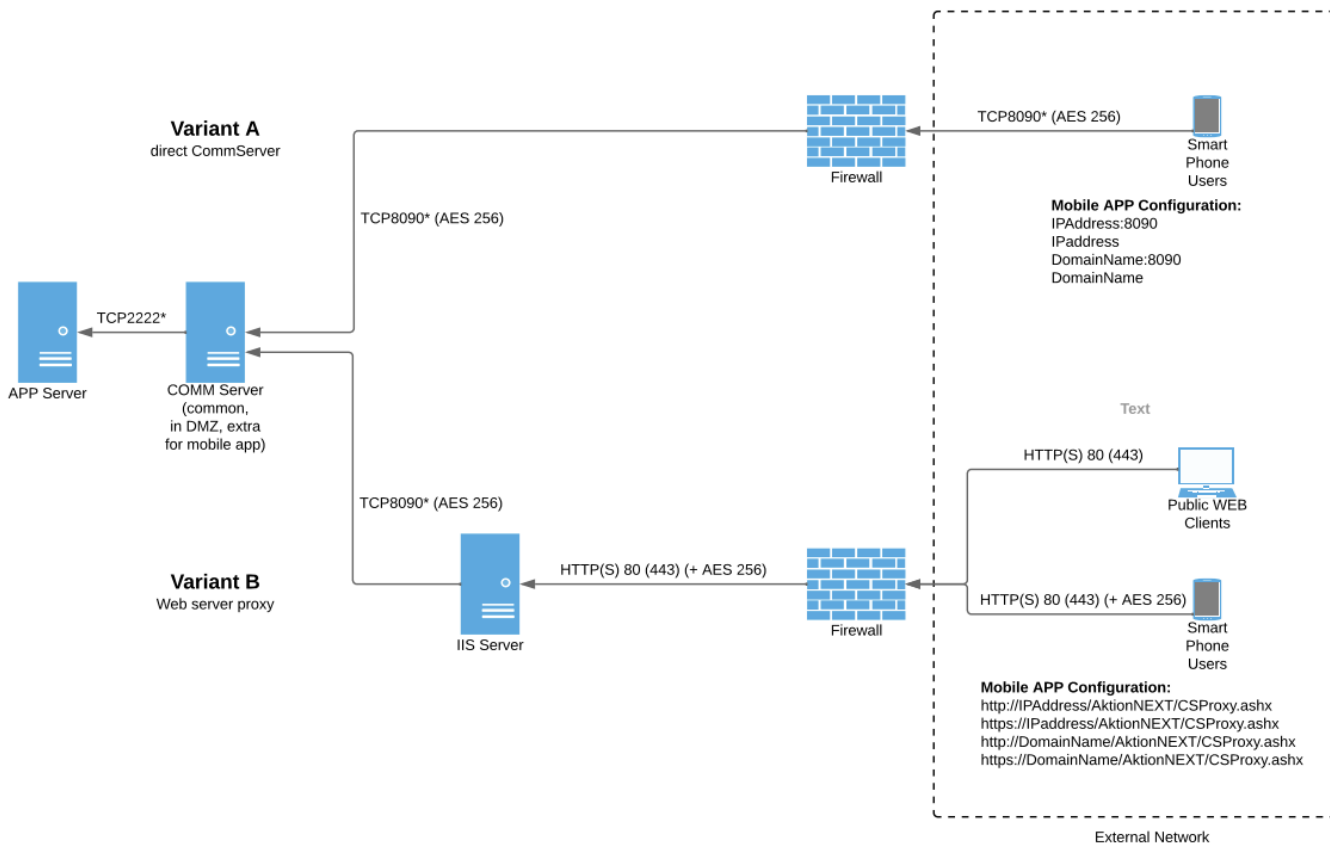

Mobile Application - variants

MOBILE APPLICATION – variants EFG CZ spol. s r.o. | May 10, 2023

- TCP ports can be changed, communication on TPC443* port for external network access – on IIS Server secured by certificate.